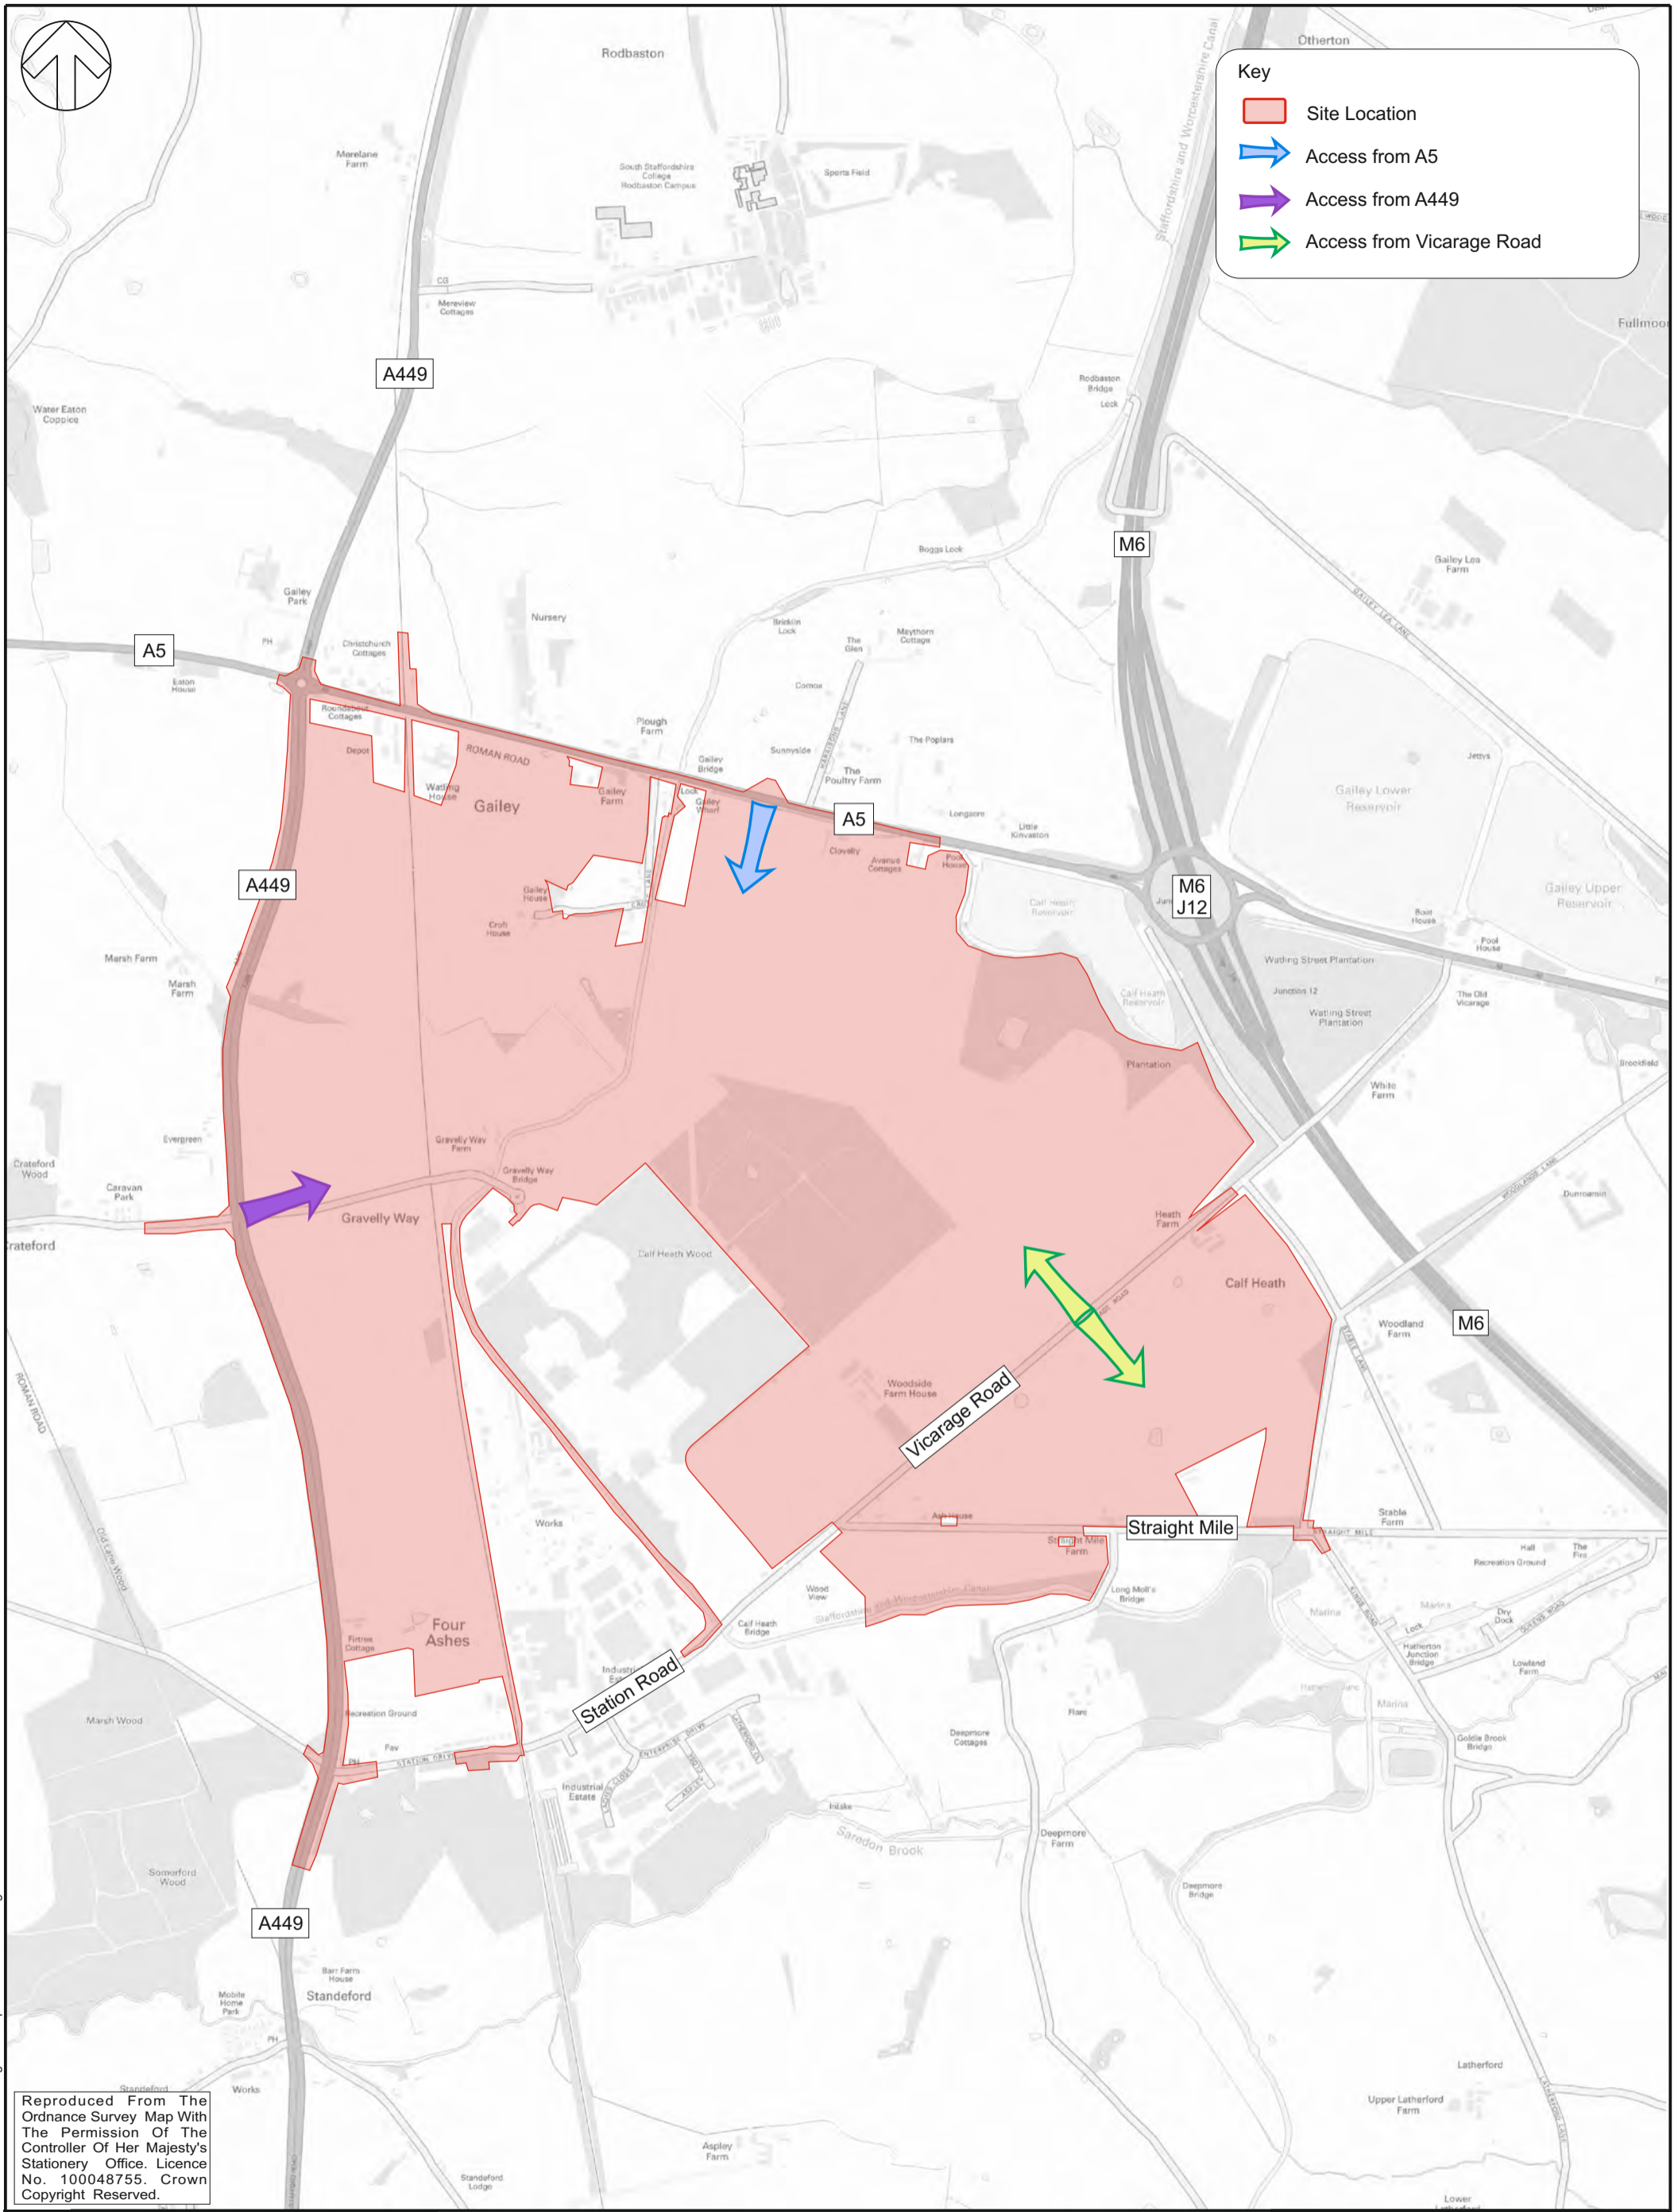

**Key**

-  Site Location
-  Access from A5
-  Access from A449
-  Access from Vicarage Road

Reproduced From The Ordnance Survey Map With The Permission Of The Controller Of Her Majesty's Stationery Office. Licence No. 100048755. Crown Copyright Reserved.

S:\70001979 - WMI SRFIE Models and Drawings\Development\CORELYTA Figs

TITLE: Access Points to Site

FIGURE No: 7